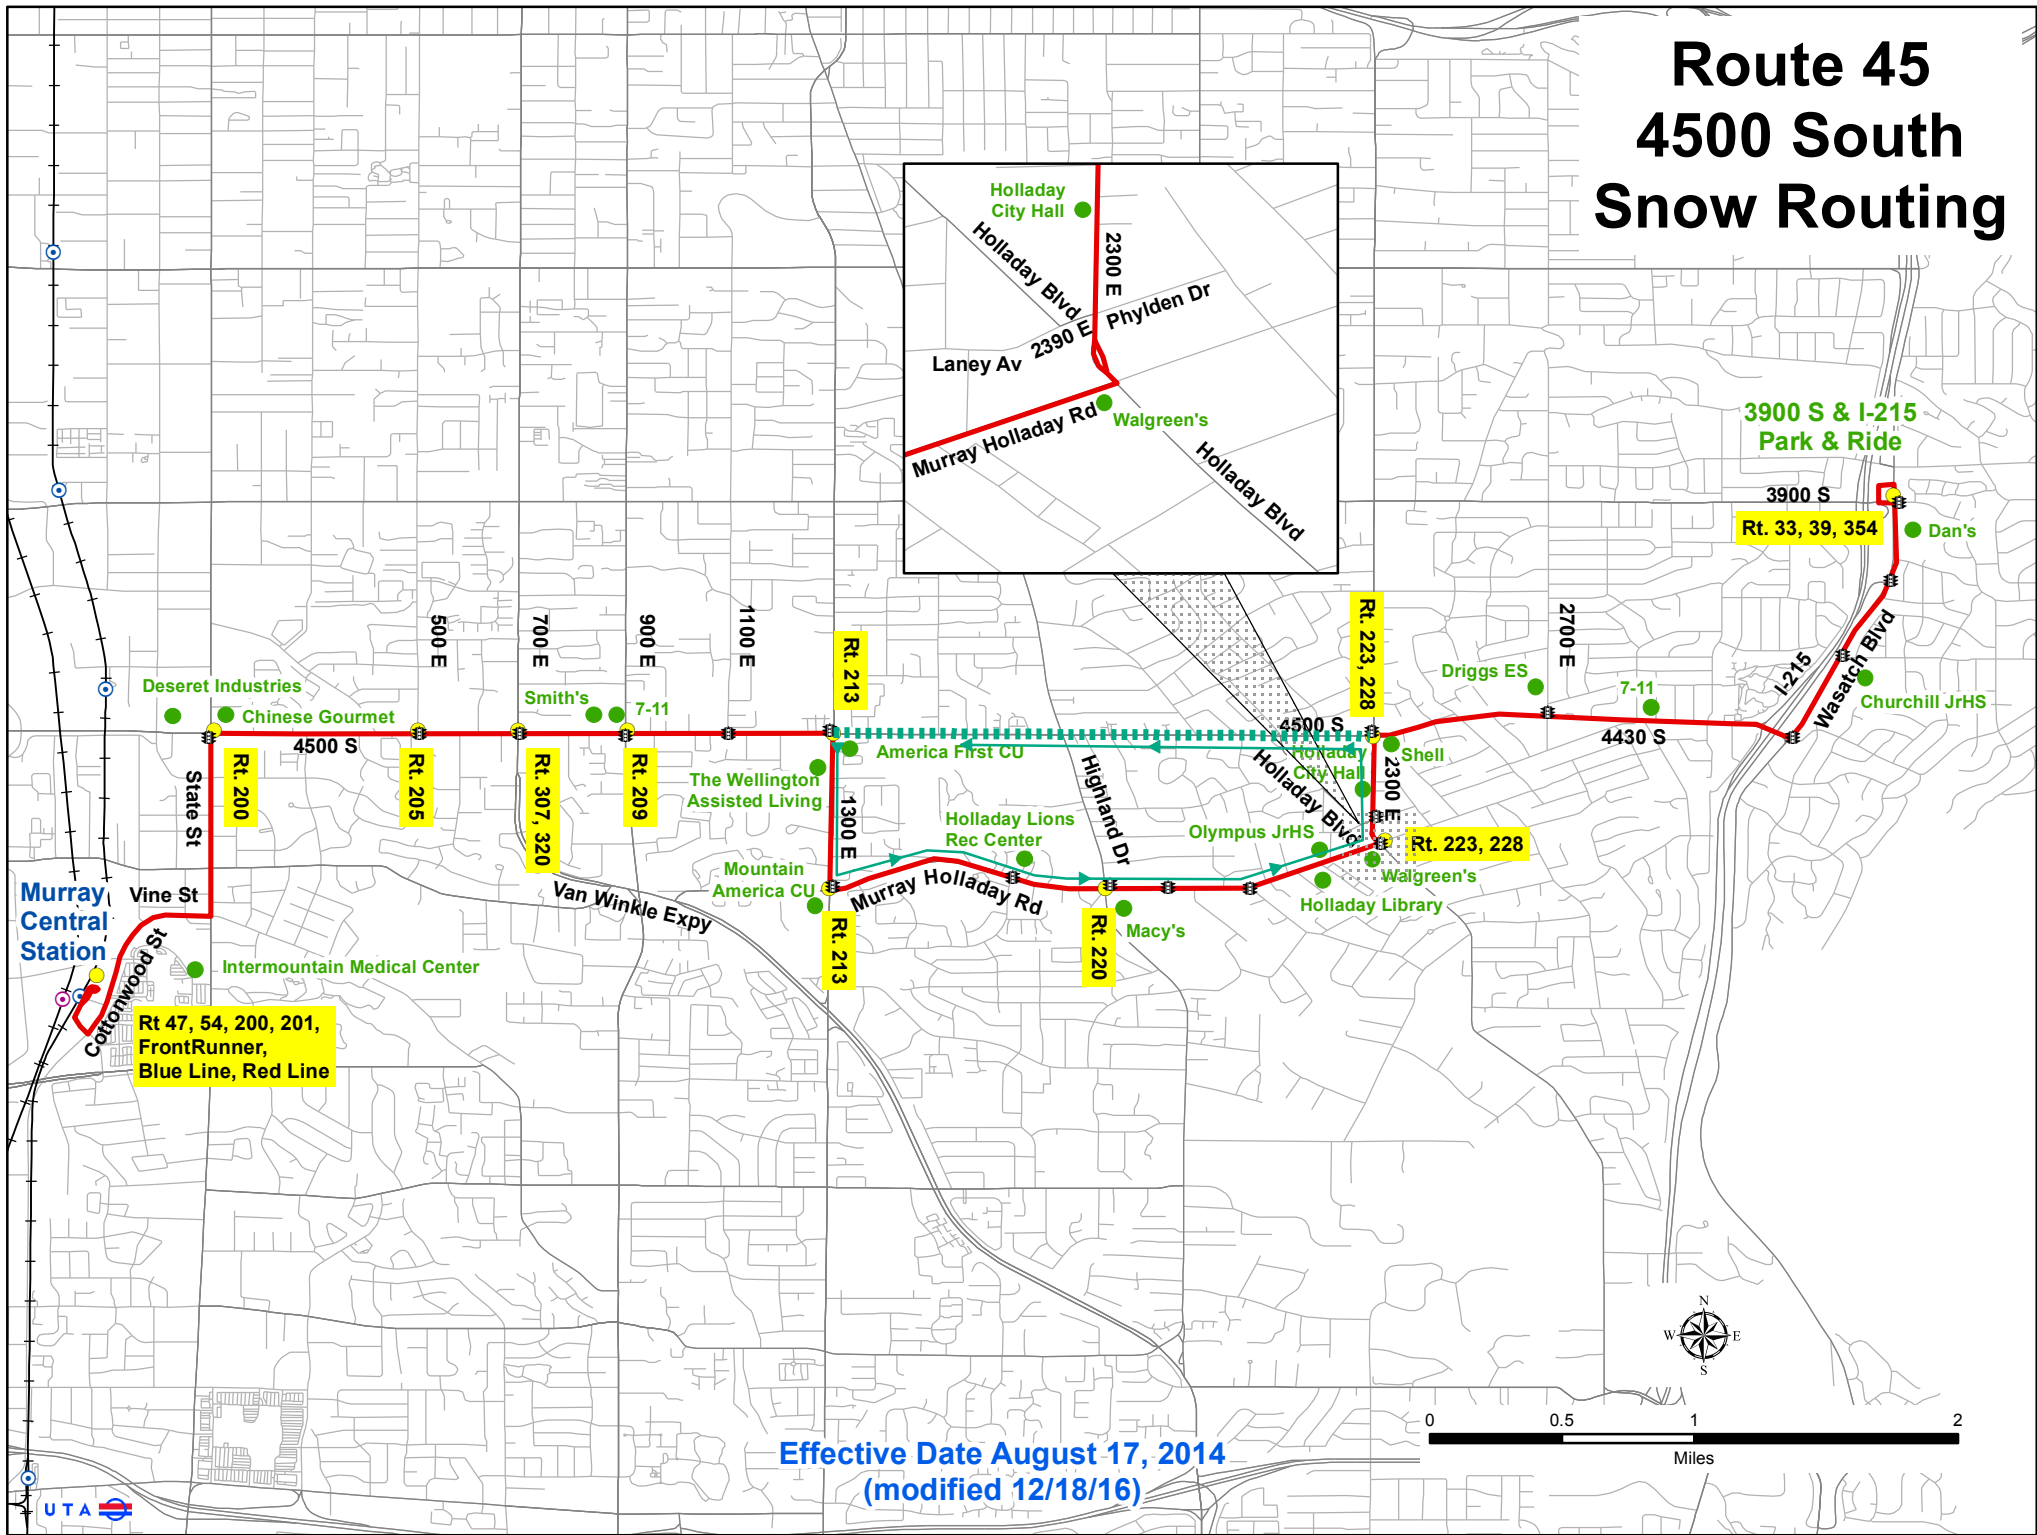

# Route 45 4500 South Snow Routing

3900 S & I-215  
Park & Ride

3900 S  
Rt. 33, 39, 354

Rt. 223, 228

Rt. 223, 228

Rt. 220

Rt. 213

Rt. 213

500 E

700 E

900 E

1100 E

4500 S

Rt. 205

Rt. 307, 320

Rt. 209

Murray  
Central  
Station

Rt 47, 54, 200, 201,  
FrontRunner,  
Blue Line, Red Line

Effective Date August 17, 2014  
(modified 12/18/16)