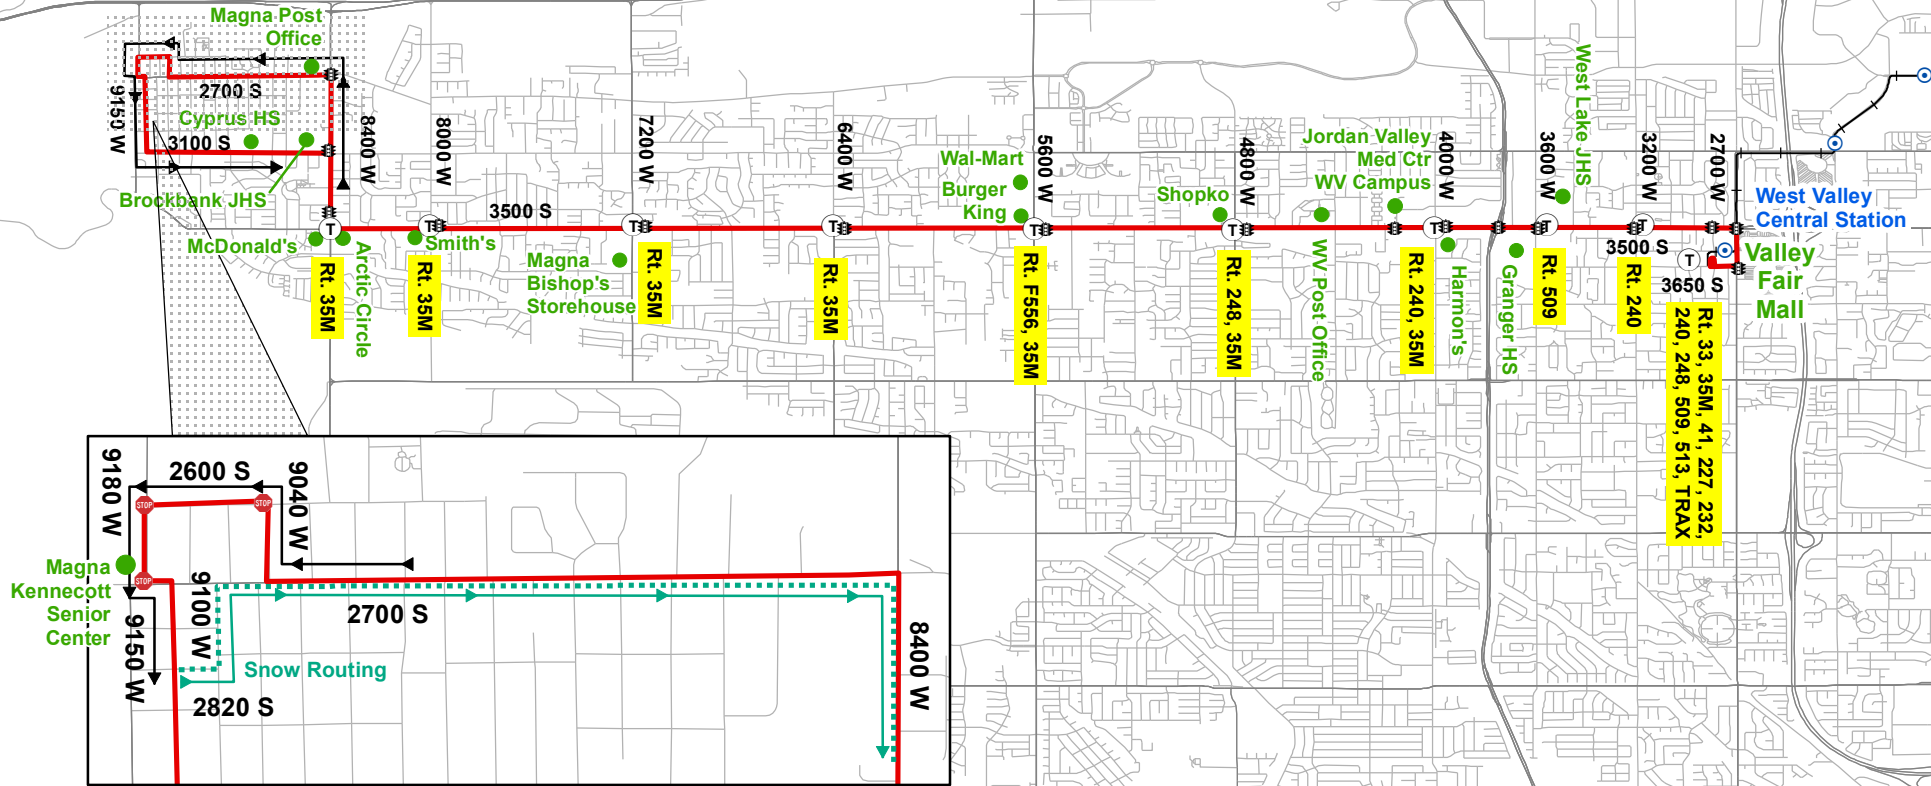

Route 35 3500 South Snow Routing

Effective Date December 18, 2016