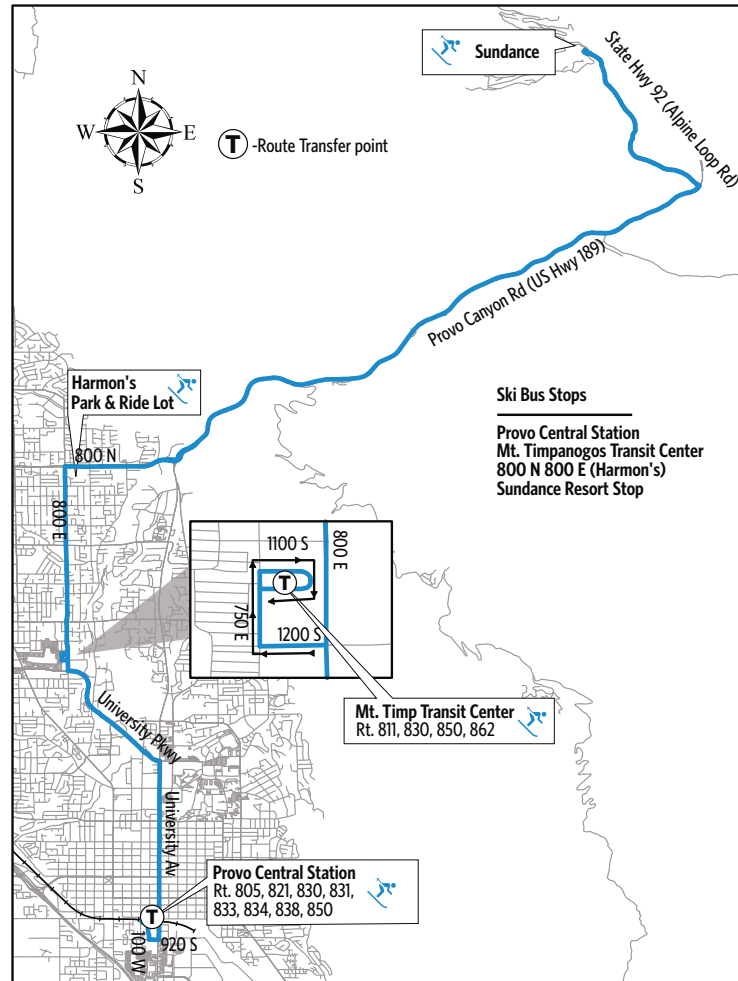

880 Sundance Ski Service

For Information Call 801-RIDE-UTA (801-743-3882)
outside Salt Lake County 888-RIDE-UTA (888-743-3882)
www.rideuta.com

880

HOW TO USE THIS SCHEDULE

Determine your timepoint based on when you want to leave or when you want to arrive. Read across for your destination and down for your time and direction of travel. A route map is provided to help you relate to the timepoints shown. Weekday, Saturday & Sunday schedules differ from one another.

LOST AND FOUND

Weber/South Davis: 801-626-1207 option 3
Utah County: 801-227-8923
Salt Lake County: 801-287-4664
F-Route: 801-287-5355

FARES

Exact Fare is required. Fares are subject to change.

ACCESSIBLE SERVICE

Upon payment of a fare, a transfer is good for travel in any direction, including return trip, for two (2) hours until the time cut. The value of a transfer towards a fare on a more expensive service is the regular cash fare.

UTA  BUS

WK SA 

Effective
December 16, 2017-March 2, 2018
and Saturdays in March 2018