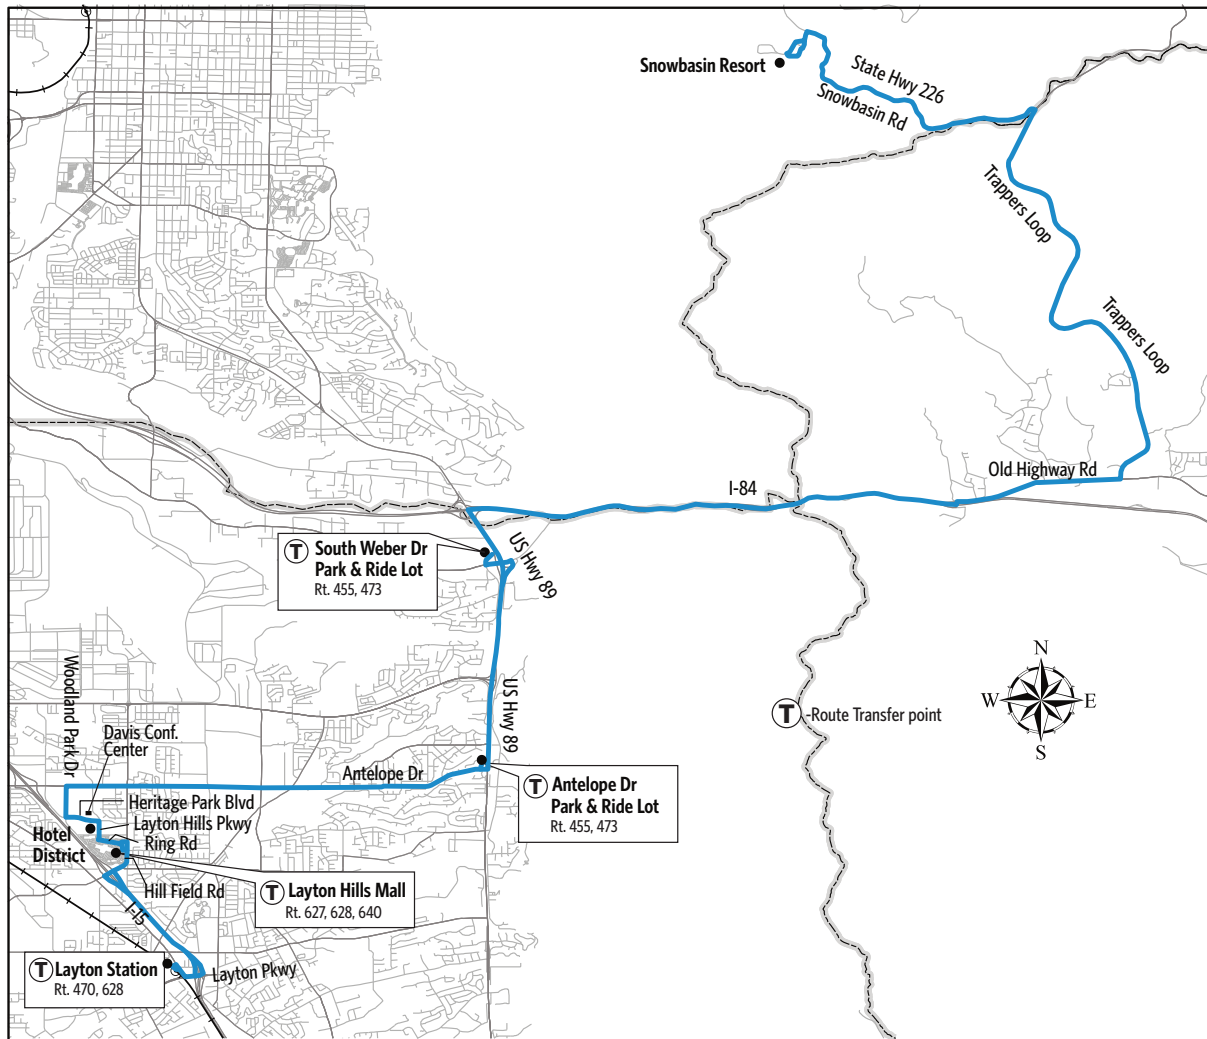

Layton Ski Service

Route 677 to Snowbasin Resort

Timepoints are approximate and may vary due to road and traffic conditions

INTERPRETER

801-RIDE-UTA
call (801-743-3882)
Toll-Free (888-743-3882)

Intérprete 口譯 thông dịch viên
해석자 tumač переводчик
インタプリタ Dolmetscher 通訳

SEE SOMETHING? SAY SOMETHING!

To contact UTA police:
Call: 801-287-EYES (801-287-3937)
Or Text UTATIP and your tip to 274637

Peak service runs on these days:

Dec. 16-31
Jan. 1, 6, 13, 14, 15, 20, 27
Feb. 3, 10, 17, 18, 19, 24
Mar. 3, 10, 17, 24, 31

The rest of the days in the ski season are regular days.