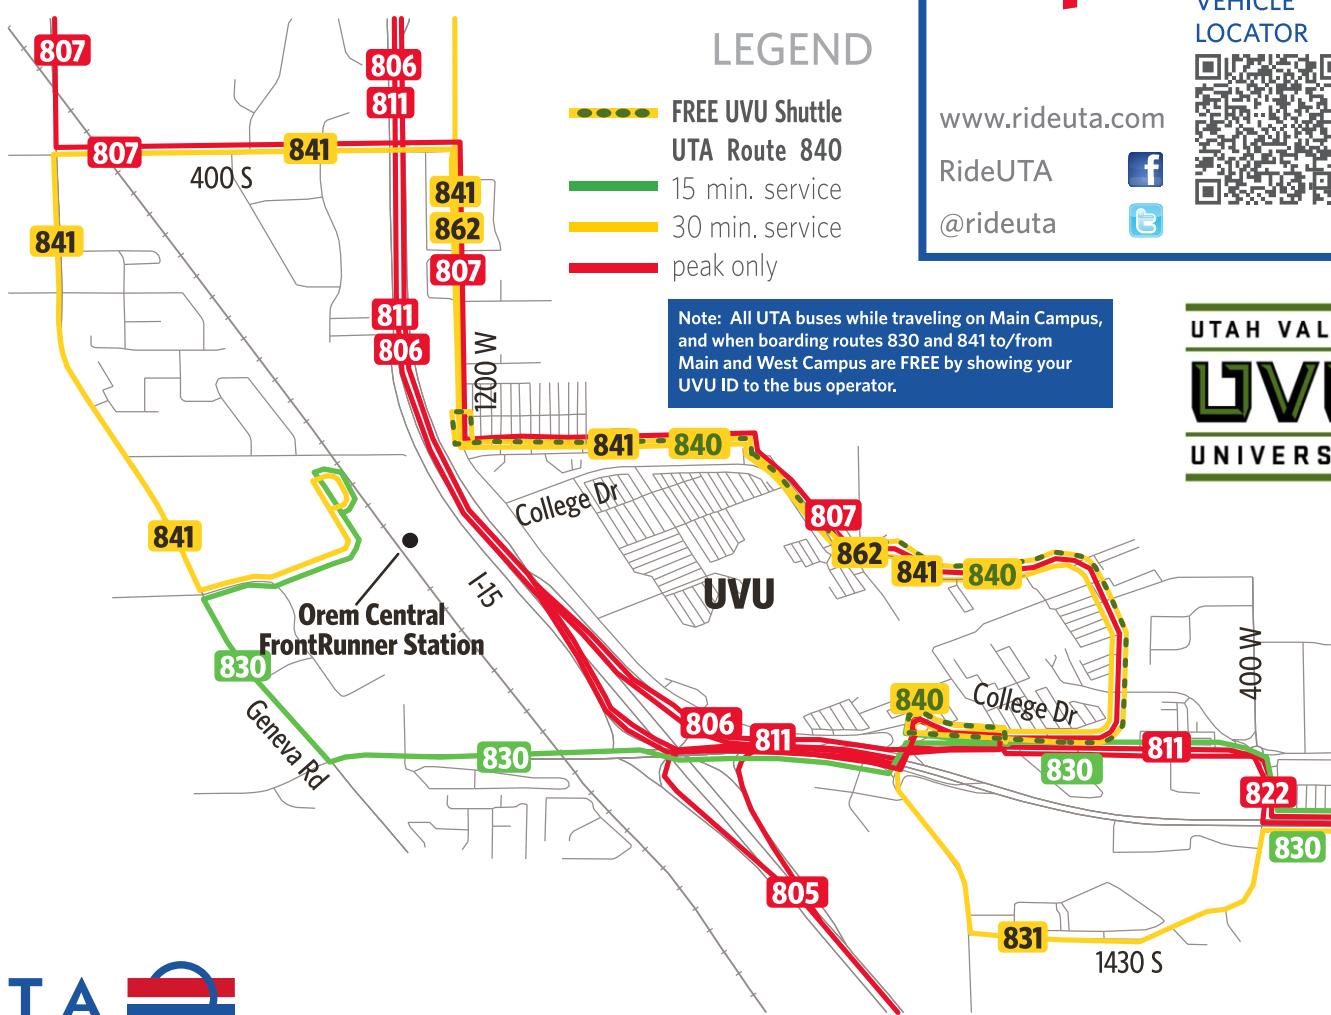

Students can also ride UTA buses for free on campus and to the west campus. Simply tap or flash your student ID when boarding.

For more information, visit [uvu.edu/campusconnection](http://uvu.edu/campusconnection) or [rideuta.com/studentpass](http://rideuta.com/studentpass).

## Plan Your Trip

BUS & RAIL SCHEDULES

VEHICLE LOCATOR

[www.rideuta.com](http://www.rideuta.com)  
RideUTA  
@rideuta

### LEGEND

- FREE UVU Shuttle
- UTA Route 840
- 15 min. service
- 30 min. service
- peak only

Note: All UTA buses while traveling on Main Campus, and when boarding routes 830 and 841 to/from Main and West Campus are FREE by showing your UVU ID to the bus operator.

# Transit Etiquette