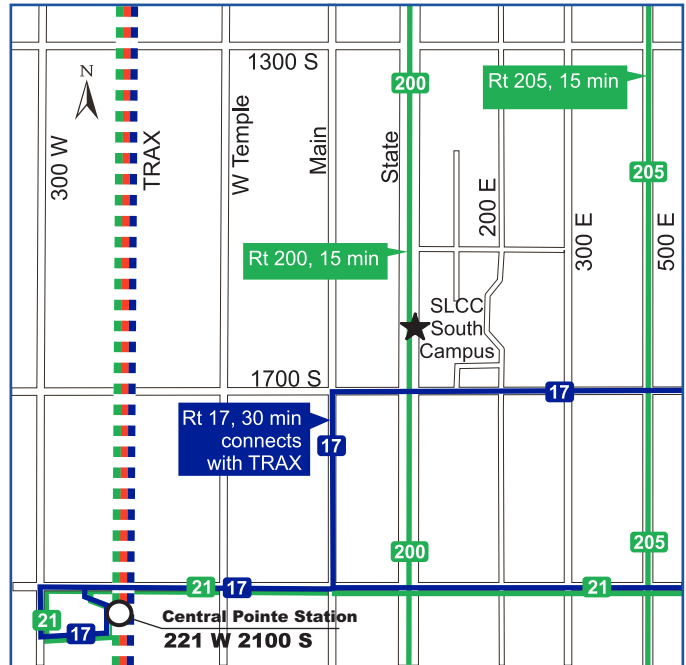

FrontRunner: Connections to Murray Central

TRAX: RED

Bus: 240

Library Square Center

231 E. 400 S.
Salt Lake City, UT 84111

FrontRunner: Connections to Salt Lake Central, North Temple Bridge

TRAX: RED

Bus: Same as Community Writing Center (above)

FrontRunner: Connections to South Jordan

TRAX: BLUE

Bus: 218, F514

South City Campus

1575 S. State St.
Salt Lake City, UT 84115

FrontRunner: Connections to Salt Lake Central, Murray Central

TRAX: Central Pointe via BLUE, RED, GREEN, S-Line

TRAX: GREEN

Bus: 456, F522

West Valley Center

3460 S. 5600 W.
West Valley City, UT 84129

TRAX: BLUE, RED, GREEN with bus connection

Bus: 35, 35M, F556

Salt Lake Community College Transit Access Map

Redwood Campus

Jordan Campus

Meadowbrook Campus

South Campus

Miller Campus