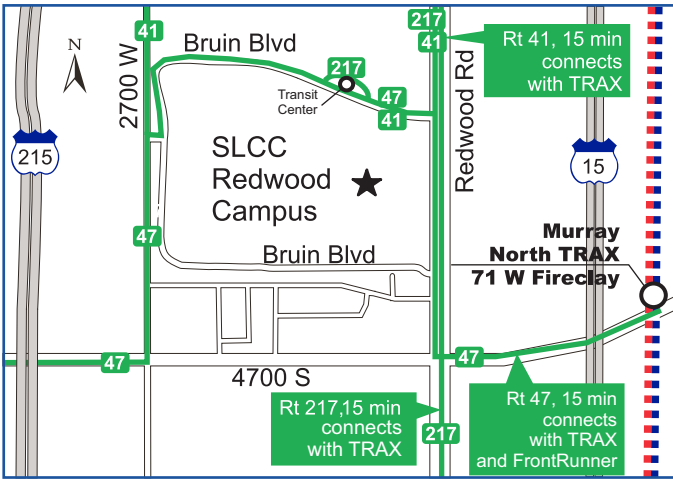

FrontRunner: Connections to Murray Central

TRAX: RED

Bus: 240

Library Square Center

231 E. 400 S.
Salt Lake City, UT 84111

FrontRunner: Connections to Salt Lake Central, North Temple Bridge

TRAX: RED

Bus: Same as Community Writing Center (above)

FrontRunner: Connections to South Jordan

TRAX: BLUE

Bus: 218, F514

South City Campus

1575 S. State St.
Salt Lake City, UT 84115

FrontRunner: Connections to Salt Lake Central, Murray Central

TRAX: Central Pointe via BLUE, RED, GREEN, S-Line

TRAX: GREEN

Bus: 456, F522

West Valley Center

3460 S. 5600 W.
West Valley City, UT 84129

TRAX: BLUE, RED, GREEN with bus connection

Bus: 35, 35M, F556

Salt Lake Community College Transit Access Map

Redwood Campus

Jordan Campus

Meadowbrook Campus

South Campus

Miller Campus