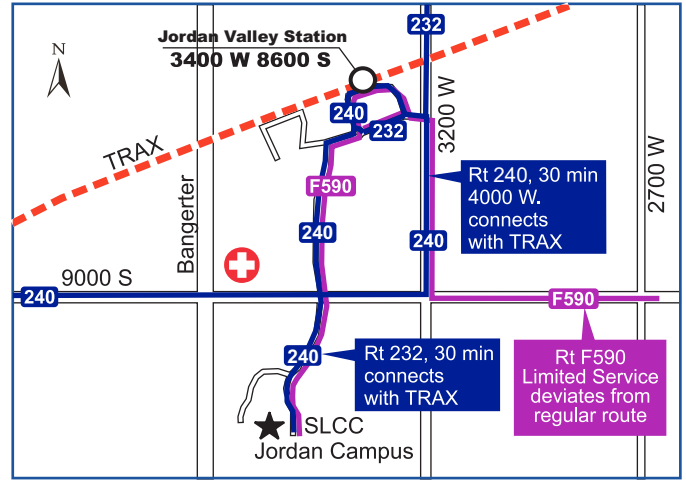

FrontRunner: Connections to Murray Central

TRAX: RED

Bus: 240

Library Square Center

231 E. 400 S.
Salt Lake City, UT 84111

FrontRunner: Connections to Salt Lake Central, North Temple Bridge

TRAX: RED

Bus: Same as Community Writing Center (above)

FrontRunner: Connections to South Jordan

TRAX: BLUE

Bus: 218, F514

South City Campus

1575 S. State St.
Salt Lake City, UT 84115

FrontRunner: Connections to Salt Lake Central, Murray Central

TRAX: Central Pointe via BLUE, RED, GREEN, S-Line

TRAX: GREEN

Bus: 456, F522

West Valley Center

3460 S. 5600 W.
West Valley City, UT 84129

TRAX: BLUE, RED, GREEN with bus connection

Bus: 35, 35M, F556

Salt Lake Community College Transit Access Map

Redwood Campus

Jordan Campus

Meadowbrook Campus

South Campus

Miller Campus