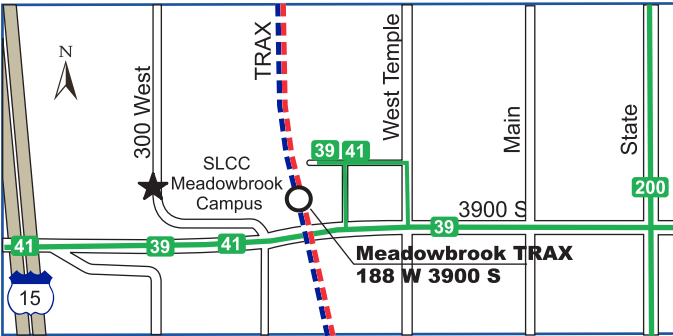

FrontRunner: Connections to Murray Central

TRAX: RED

Bus: 240

Library Square Center

231 E. 400 S.
Salt Lake City, UT 84111

FrontRunner: Connections to Salt Lake Central, North Temple Bridge

TRAX: RED

Bus: Same as Community Writing Center (above)

VEHICLE LOCATOR

Plan Your Trip

www.rideuta.com

RideUTA  

@rideuta

Westpointe Center

2150 W. Dauntless Av.
Salt Lake City, UT 84116

FrontRunner: North Temple Bridge

TRAX: GREEN

Bus: 456, F522

West Valley Center

3460 S. 5600 W.
West Valley City, UT 84129

TRAX: BLUE, RED, GREEN with bus connection

Bus: 35, 35M, F556

Salt Lake Community College Transit Access Map

Redwood Campus

Jordan Campus

Meadowbrook Campus

South Campus

Miller Campus